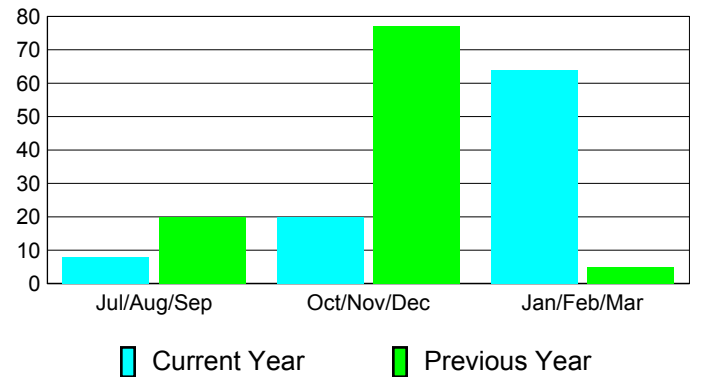

**Membership Results
2010-2011**

**Membership
2009-2010**

Month	Net Memb Goal	Actual New Memb	Actual Dropped Memb	Gain/Loss of Memb	Gain/Loss of Memb
Jul/Aug/Sep	0	47	-39	8	20
Oct/Nov/Dec	35	54	-34	20	77
Jan/Feb/Mar	70	123	-59	64	5
Totals	105	224	-132	92	102

Membership Results 2010-2011

Goal, New, Dropped, Gain/Loss

Comparison of Membership Gain/Loss

Current Year Compared to the Previous Year

Gender Comparison 2010-2011

Jul/Aug/Sep

Oct/Nov/Dec

Jan/Feb/Mar