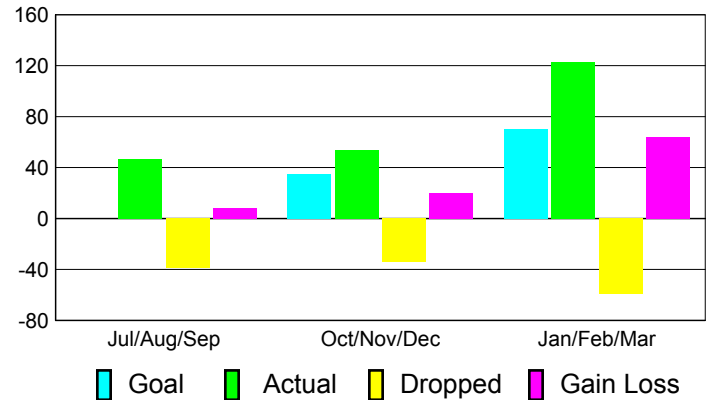

Membership Results 2010-2011

Goal, New, Dropped, Gain/Loss

Comparison of Membership Gain/Loss

Current Year Compared to the Previous Year