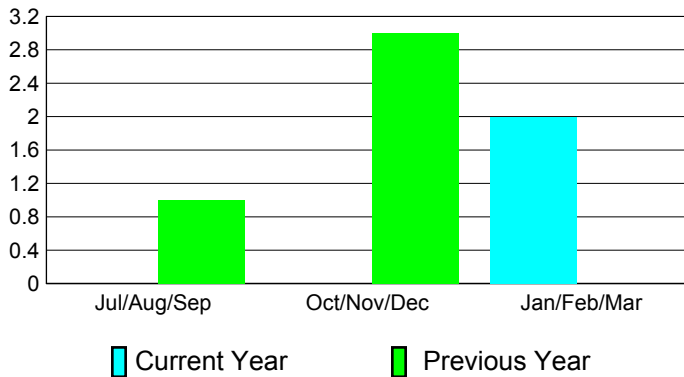

Club Results 2010-2011

Goal, New, Dropped, Gain/Loss

Comparison of Club Gain/Loss

Current Year Compared to the Previous Year

YTD Status Quo Clubs 2010-2011

Status Quo Clubs Compared to Status Quo Members

MEMBERSHIP