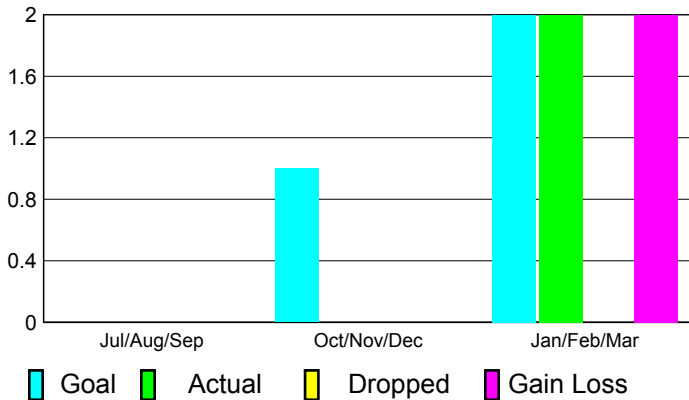

2010-2011 GMT Reports for District (or Undistricted) **District 111 R**

GMT: **Heinrich K. K. Alles**

Location: **GERMANY**

GMT CA: **4**

CLUBS

**Club Results
2010-2011**

**Clubs
2009-2010**

Month	New Club Goal	Actual New Clubs	Actual Dropped Clubs	Gain/Loss of Clubs	Gain/Loss of Clubs
Jul/Aug/Sep	0	0	0	0	1
Oct/Nov/Dec	1	0	0	0	3
Jan/Feb/Mar	2	2	0	2	0
Totals	3	2	0	2	4

Club Results 2010-2011

Goal, New, Dropped, Gain/Loss

Comparison of Club Gain/Loss

Current Year Compared to the Previous Year

YTD Status Quo Clubs 2010-2011

Status Quo Clubs Compared to Status Quo Members

MEMBERSHIP